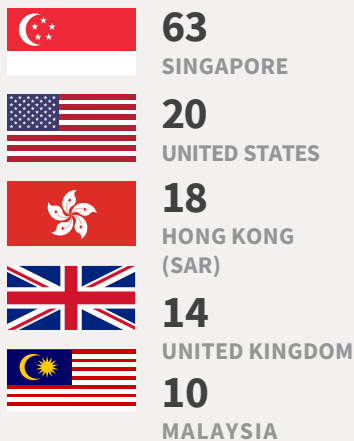

### ALUMNI DEMOGRAPHICS

**2,640**

TOTAL LIVING ALUMNI

**2,391**

CONTACTABLE ALUMNI

**1,894**

CONTACTABLE BY EMAIL

#### Gender

#### Location

### TOP 5 INTERNATIONAL LOCATIONS